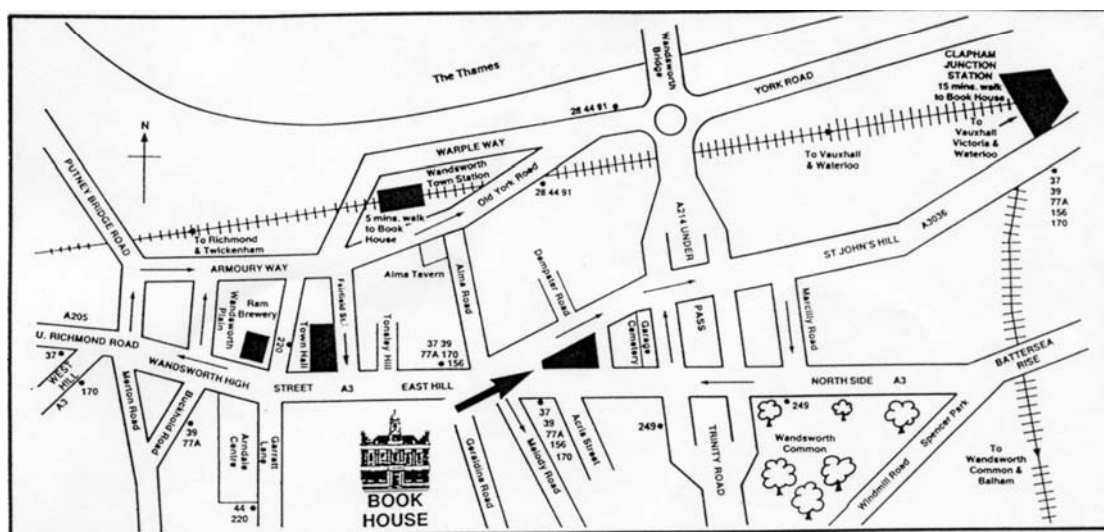

How to find us

Booktrust Book House ● 45 East Hill ● London SW18 2QZ
t 020 8516 2977 ● f 020 8516 2978

Routes to Book House

From central London

Waterloo Station

Network South East train to Wandsworth Town (about a 12 minute journey) then five minute walk to Book House straight up Alma Road

Victoria Station

Train to Clapham Junction (about a seven minute journey) then 15 minute walk to Book House

Vauxhall Station

Train to Wandsworth Town (about a nine minute journey) then five minute walk to Book House straight up Alma Road

Buses

The following buses stop either outside or close to Book House: 37, 39, 77a, 156, 170

By Car

There is a fiendish one-way system in the centre of Wandsworth which is indicated on the map below. East Hill is part of the South Circular so follow those signs when approaching from the west.

(arrows denote one-way streets)